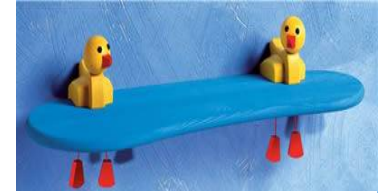

Size: 10x32x3/4
Item # KT1032KIT-2
Wt Capacity: 21 lbs

The Duck accents are available in Yellow or Beech. Add YD or BD at the end of the item number to designate your color selection.