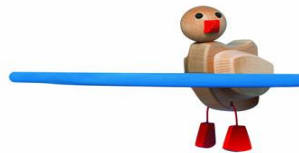

Size: 10x20x3/4
Item # KT1020KIT-1
Wt Capacity: 14 lbs